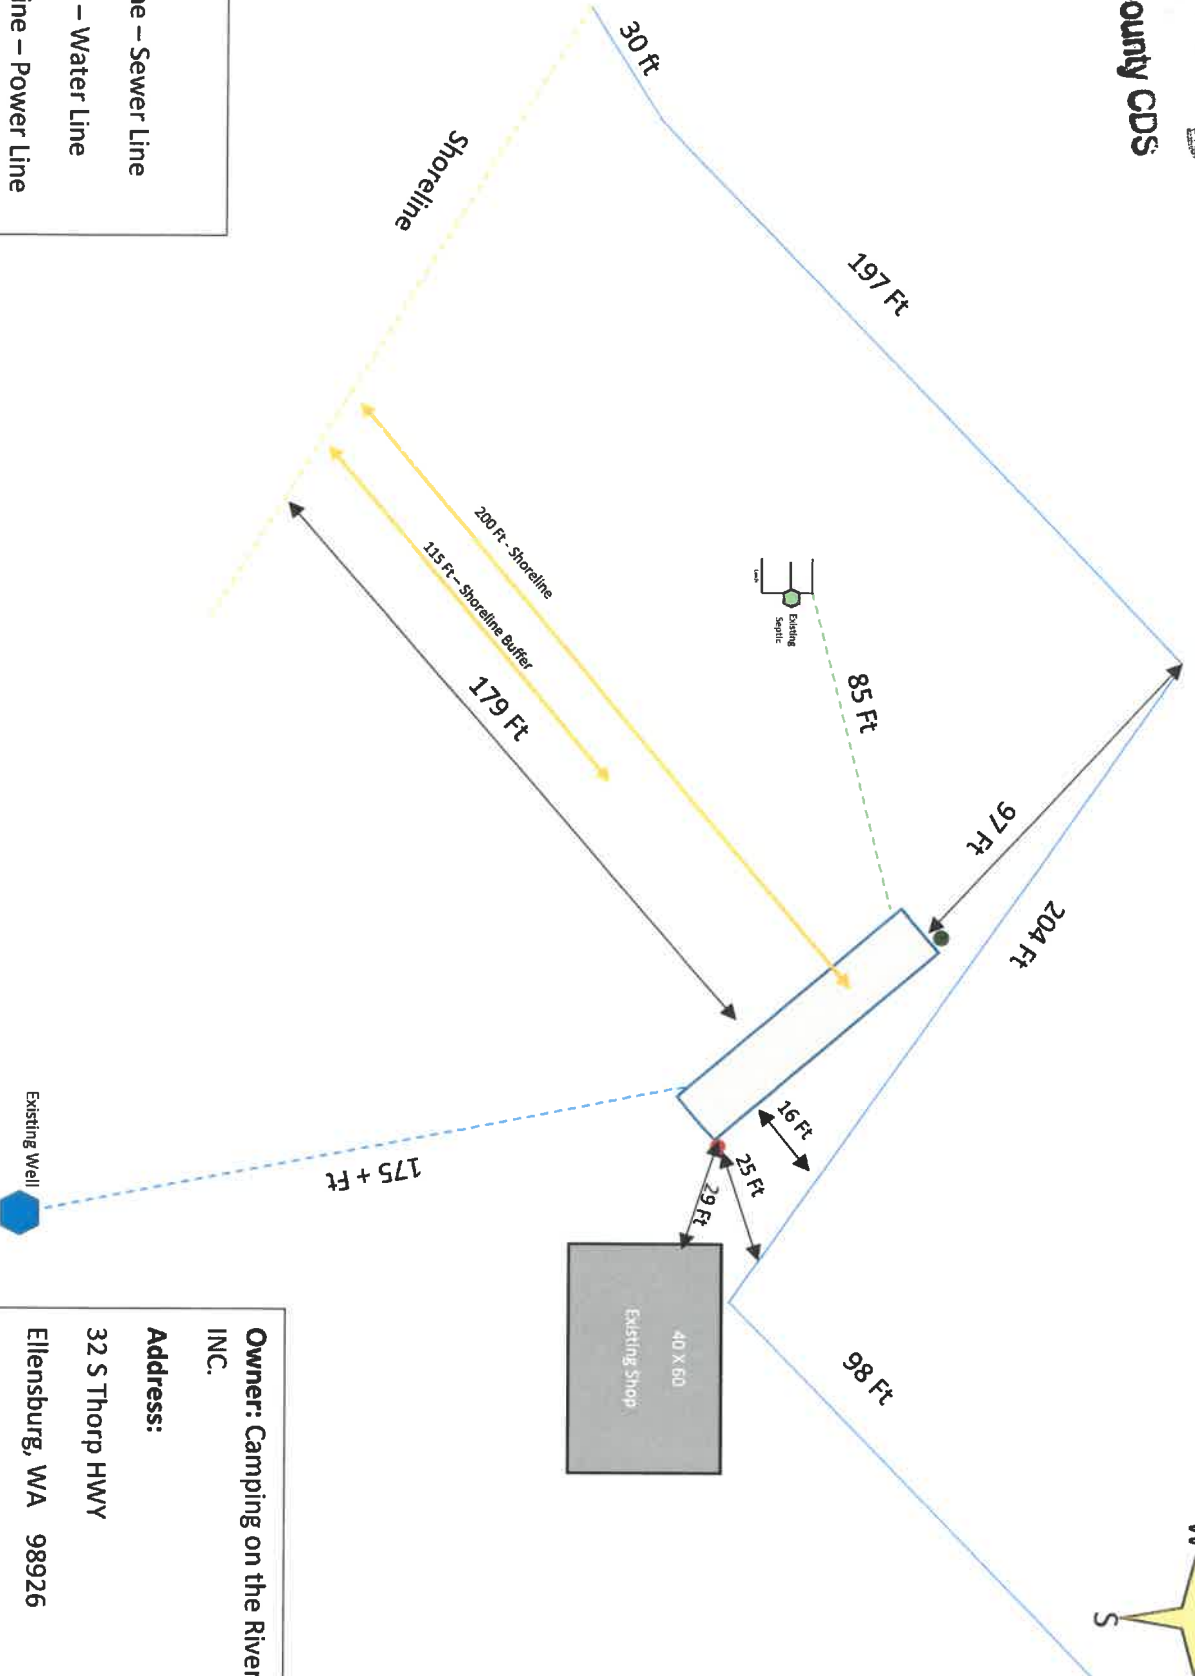

RECEIVED
SEP 19 2018

Kititas County CDS

1 Inch = 50 ft.
Green dashed line – Sewer Line
Blue dashed line – Water Line
Orange dashed line – Power Line
Red circle – Power Pole
Blue Square – Standard Decks

Owner: Camping on the River
INC.
Address:
32 S Thorp HWY
Ellensburg, WA 98926
Phone Number: (509) 452-9228
Tax Parcel Number: 03933